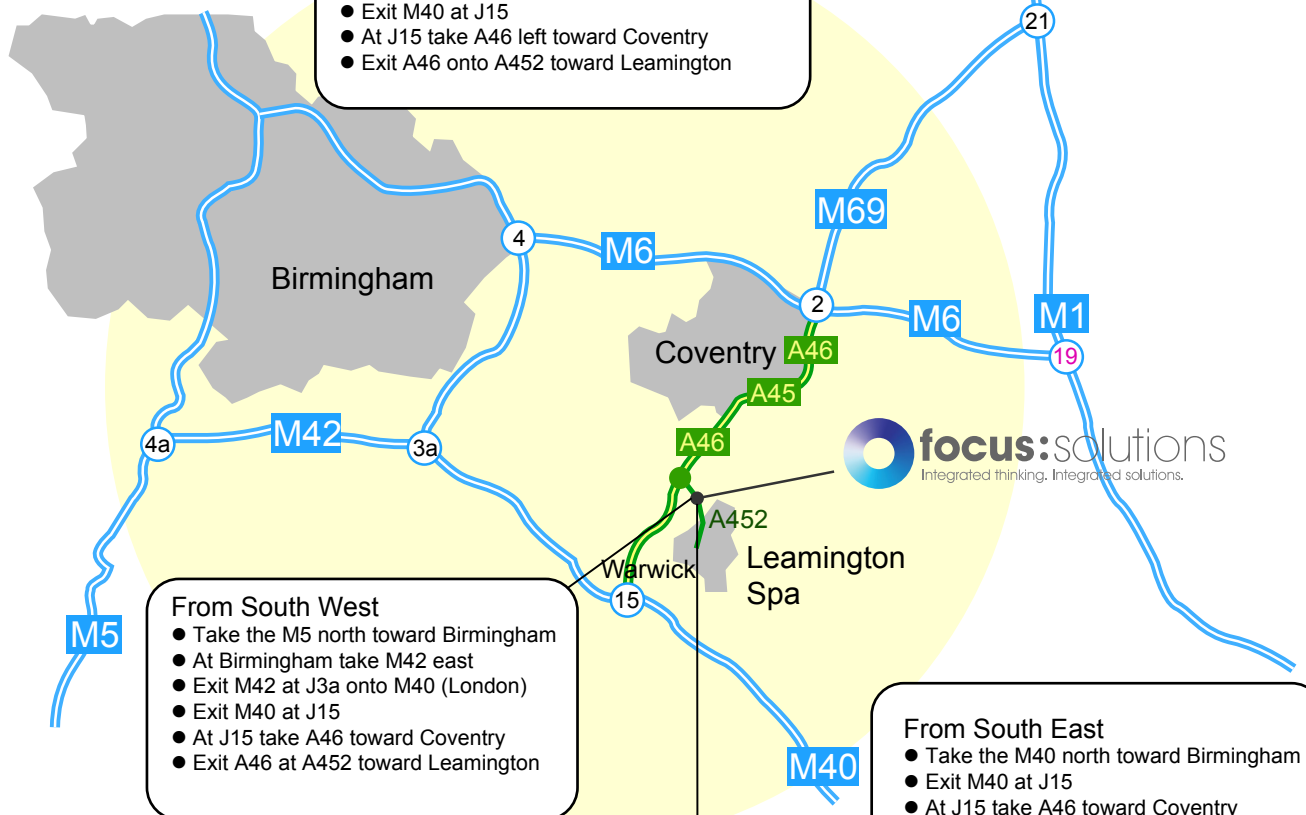

# Focus Solutions Group Location Map

**From the North East**

- Take the M1 south toward London
- Exit M1 at J21 onto M69
- At the end of the M69 take A46 signposted Coventry, Warwick
- At Tollbar End Roundabout take 3rd exit onto A45 signposted Birmingham
- Exit A45 onto A46 signposted Warwick
- Exit A46 onto A452 toward Leamington

**From the North West**

- Take the M6 south toward Birmingham
- At Birmingham take M42 south
- Exit M42 at J3a onto M40 (London)
- Exit M40 at J15
- At J15 take A46 left toward Coventry
- Exit A46 onto A452 toward Leamington

**From South West**

- Take the M5 north toward Birmingham
- At Birmingham take M42 east
- Exit M42 at J3a onto M40 (London)
- Exit M40 at J15
- At J15 take A46 toward Coventry
- Exit A46 at A452 toward Leamington

**From South East**

- Take the M40 north toward Birmingham
- Exit M40 at J15
- At J15 take A46 toward Coventry
- Exit A46 onto A452 toward Leamington

- On A452 after 1 mile you reach a roundabout
- Go straight on, continuing on the A452
- 1 mile later you will reach another roundabout
- Keep straight on the A452
- After 100m turn left into the drive of Cranford House
- The Focus Offices are at the end of the drive on the left hand side.