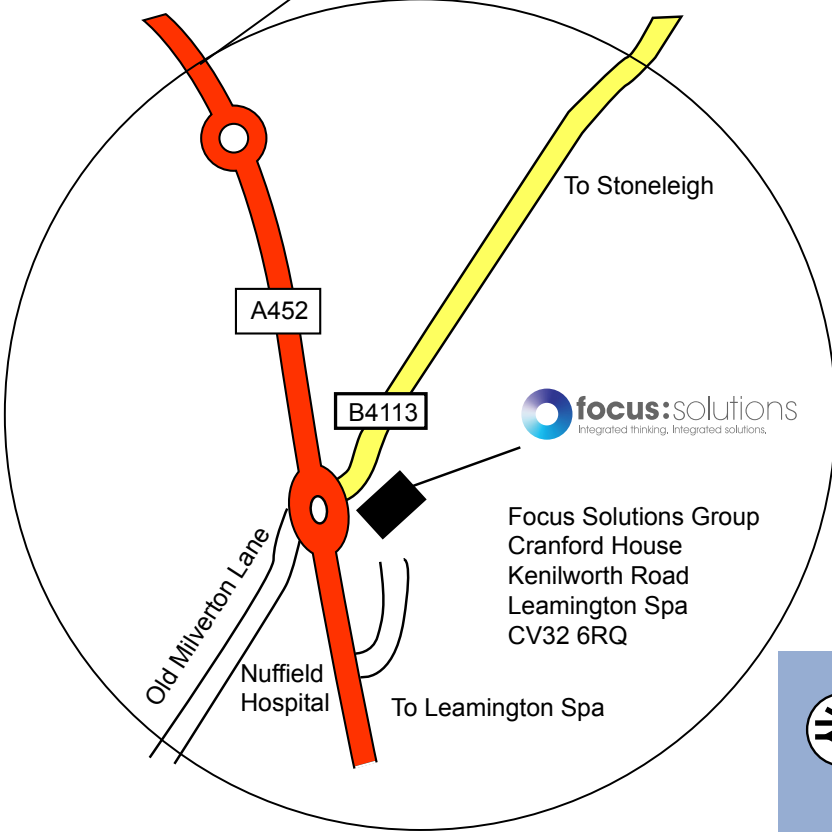

# Focus Solutions Group Location Map

**From the North East**

- Take the M1 south toward London
- Exit M1 at J21 onto M69
- At the end of the M69 take A46 signposted Coventry, Warwick
- At Tollbar End Roundabout take 3rd exit onto A45 signposted Birmingham
- Exit A45 onto A46 signposted Warwick
- Exit A46 onto A452 toward Leamington

**From the North West**

- Take the M6 south toward Birmingham
- At Birmingham take M42 south
- Exit M42 at J3a onto M40 (London)
- Exit M40 at J15
- At J15 take A46 left toward Coventry
- Exit A46 onto A452 toward Leamington

**From South West**

- Take the M5 north toward Birmingham
- At Birmingham take M42 east
- Exit M42 at J3a onto M40 (London)
- Exit M40 at J15
- At J15 take A46 toward Coventry
- Exit A46 at A452 toward Leamington

**From South East**

- Take the M40 north toward Birmingham
- Exit M40 at J15
- At J15 take A46 toward Coventry
- Exit A46 onto A452 toward Leamington

- On A452 after 1 mile you reach a roundabout
- Go straight on, continuing on the A452
- 1 mile later you will reach another roundabout
- Keep straight on the A452
- After 100m turn left into the drive of Cranford House
- The Focus Offices are at the end of the drive on the left hand side.